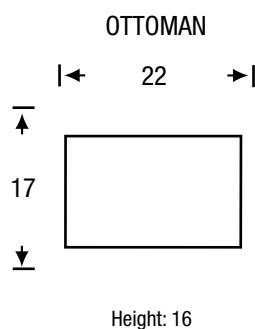

# Lidia

Seat Depth	22
Seat Height	18
Arm Height	27

All measurements are approximate, sizes may vary

The Campio Group Fine Leather Furniture  
180 New Huntington Rd., Unit 2,  
Woodbridge, ON, L4H 0P5  
Tel: 905.850.6636 • Fax: 905.850.6640