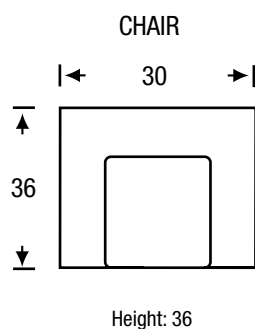

# Lidia

Seat Depth	22
Seat Height	18
Arm Height	27

All measurements are approximate, sizes may vary

The Campio Group Fine Leather Furniture  
180 New Huntington Rd., Unit 2,  
Woodbridge, ON, L4H 0P5  
Tel: 905.850.6636 • Fax: 905.850.6640